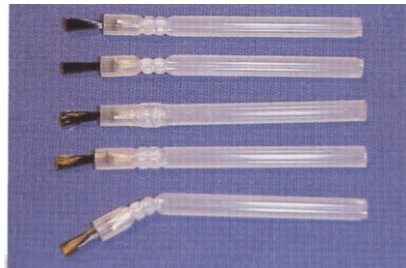

Restore 2 oz jar (RESPP)
Diamond Polishing Paste

9gm PORC-ETCH
Porcelain etching agent with barrier gel (POE)

10cc METAL PRIMER
For bonding to gold, stainless steel and amalgam (ME).

NYLON MIXING SPATULAS
reusable 50/pk (SP)

MIXING WELLS 5/pk. (MXW)

MIXING PADS 3/pk. (PADS)

SPONGE PELLETS 500/pk. (S)

2.5 " DISPOSABLE BRUSHES
250/pk. (BB250)

BRUSH HANDLE WITH TIPS
250 tips/pk. (BT250)

DISPOSABLE PROPHY ANGLES
Individually wrapped
Latex free
4 web