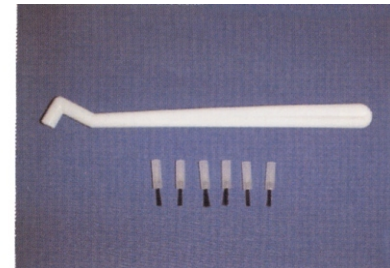

MIXING WELLS 5/pk. (MXW)

MIXING PADS 3/pk. (PADS)

SPONGE PELLETS 500/pk. (S)

2.5 " DISPOSABLE BRUSHES
250/pk. (BB250)

BRUSH HANDLE WITH TIPS
250 tips/pk. (BT250)

DISPOSABLE PROPHY ANGLES
Individually wrapped
Latex free
4 web