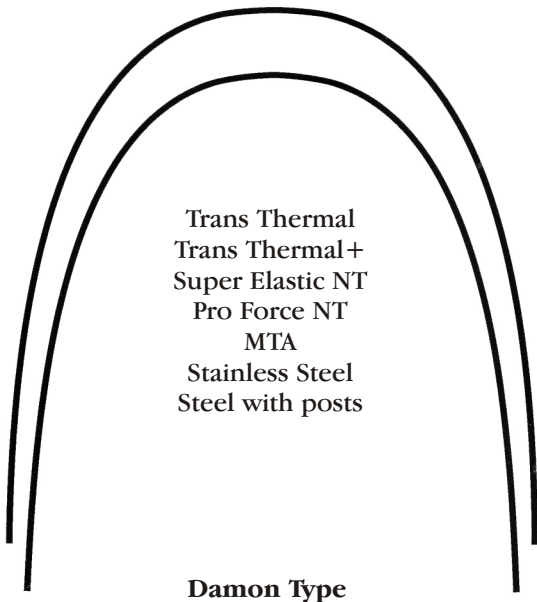

Symmetry 2

Symmetry

Symmetry -D

Symmetry 2 Narrow

*Phoenix Orthodontics does not claim endorsement by Drs. Roth, Alexander, McLaughlin, Bennett, Trevisi, or Damon.

(Standard Arch Blanks Available in Super Elastic NT and Stainless Steel)