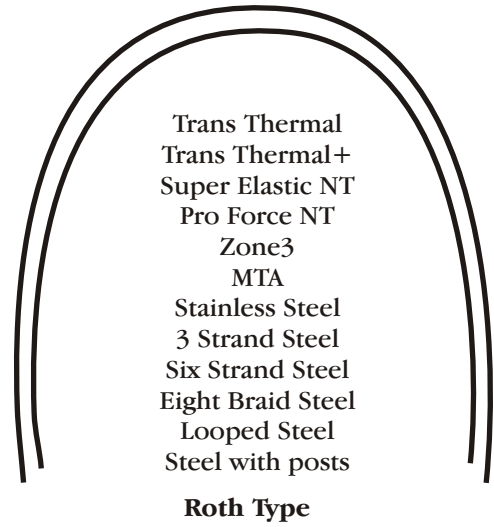

Symmetry 2

Symmetry

Symmetry -D

Symmetry 2 Narrow

*Phoenix Orthodontics does not claim endorsement by Drs. Roth, Alexander, McLaughlin, Bennett, Trevisi, or Damon.

(Standard Arch Blanks Available in Super Elastic NT and Stainless Steel)