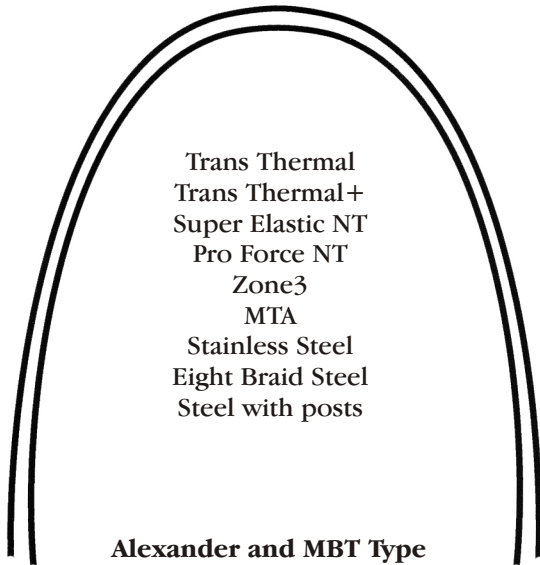

Symmetry 2

Symmetry

Symmetry -D

Symmetry 2 Narrow

*Phoenix Orthodontics does not claim endorsement by Drs. Roth, Alexander, McLaughlin, Bennett, Trevisi, or Damon.

(Standard Arch Blanks Available in Super Elastic NT and Stainless Steel)