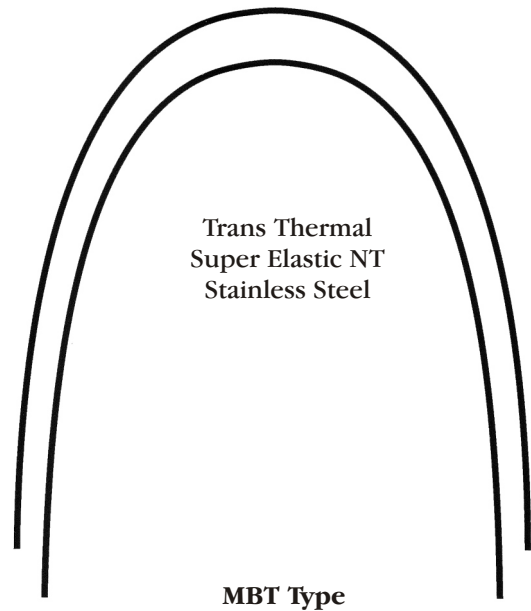

Symmetry 2

Symmetry

Symmetry -D

Symmetry 2 Narrow

*Phoenix Orthodontics does not claim endorsement by Drs. Roth, Alexander, McLaughlin, Bennett, Trevisi, or Damon.

(Standard Arch Blanks Available in Super Elastic NT and Stainless Steel)